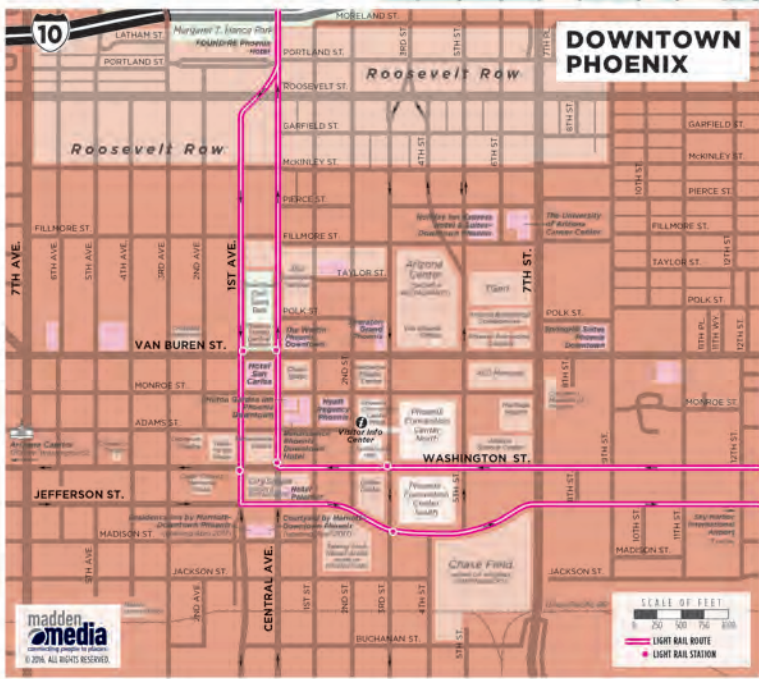

See the Downtown Phoenix detail map on this page for more information.